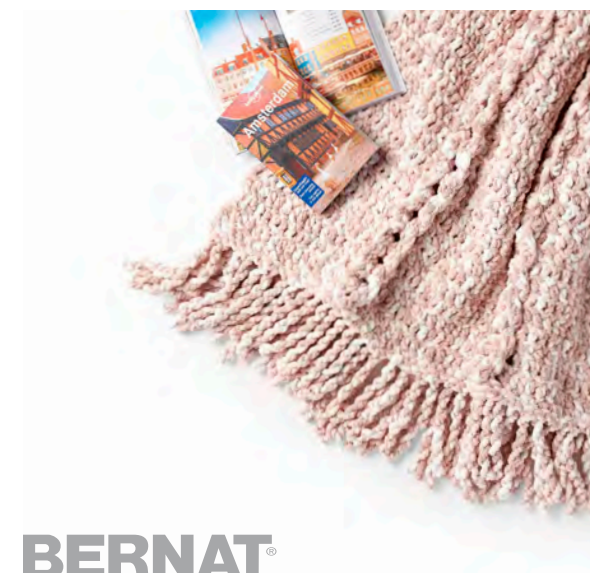

AMSTERDAM COLLECTION

INSPIRED BY THE CHARACTERISTIC HARMONY OF DUTCH INTERIOR DESIGN, THESE HOME DEC PROJECTS FEATURE CLEAN LINES AND MODERN NEUTRALS. POPS OF TEXTURE ADD VISUAL INTEREST, MAKING THESE PROJECTS CLASSICS THAT WILL ENHANCE YOUR LIVING SPACE FOR YEARS TO COME!

BERNAT

Wicker Stitch Knit Pillow	6	Seed Stitch Stripes Knit Blanket	20
Big Loopy Pillow to Crochet.....	8	Criss-Cross Stripes Knit Blanket	22
Big Loopy Pillow to Knit	12	Square Crochet Basket	26
Twisting Braid Crochet Blanket	14	Paris Collection.....	28
Twisted Stitch Knit Blanket.....	18		

Featured Patterns: Wicker Stitch Knit Pillow in Bernat® Blanket Double Take™, Twisted Stitch Knit Blanket in Bernat® Blanket™, Criss-Cross Stripes Knit Blanket in Bernat® Blanket™, Twisting Braid Crochet Blanket in Bernat® Blanket™, Seed Stitch Stripes Knit Blanket in Bernat® Blanket Double Take™